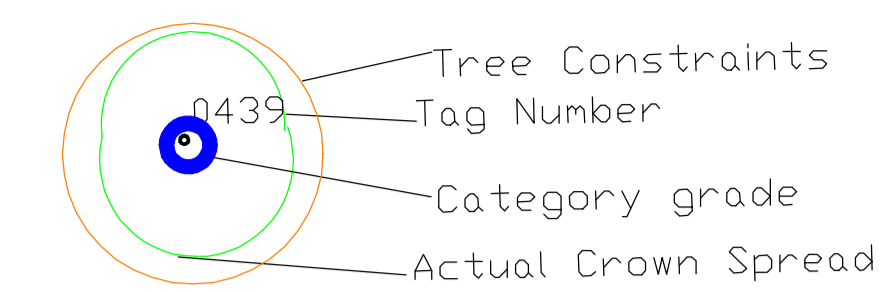

Notes:

- BS5837: 2012 - Category Retention Rating
- **Category U Trees-**
Trees in such a condition that any existing value would be lost within 10 years or being recommended for removal sound arboricultural practice.
 - **Category A Trees**
Trees of high quality/value with a min. of 40 years life expectancy.
 - **Category B Trees**
Trees of moderate quality/value with a min. of 20 years life expectancy.
 - **Category C Trees**
Trees of low quality/value with a min. of 10 years life expectancy.
- Sub Categories
 1- Mainly Arboricultural values
 2 - Mainly Landscape values
 3 - Mainly cultural and conservation values.